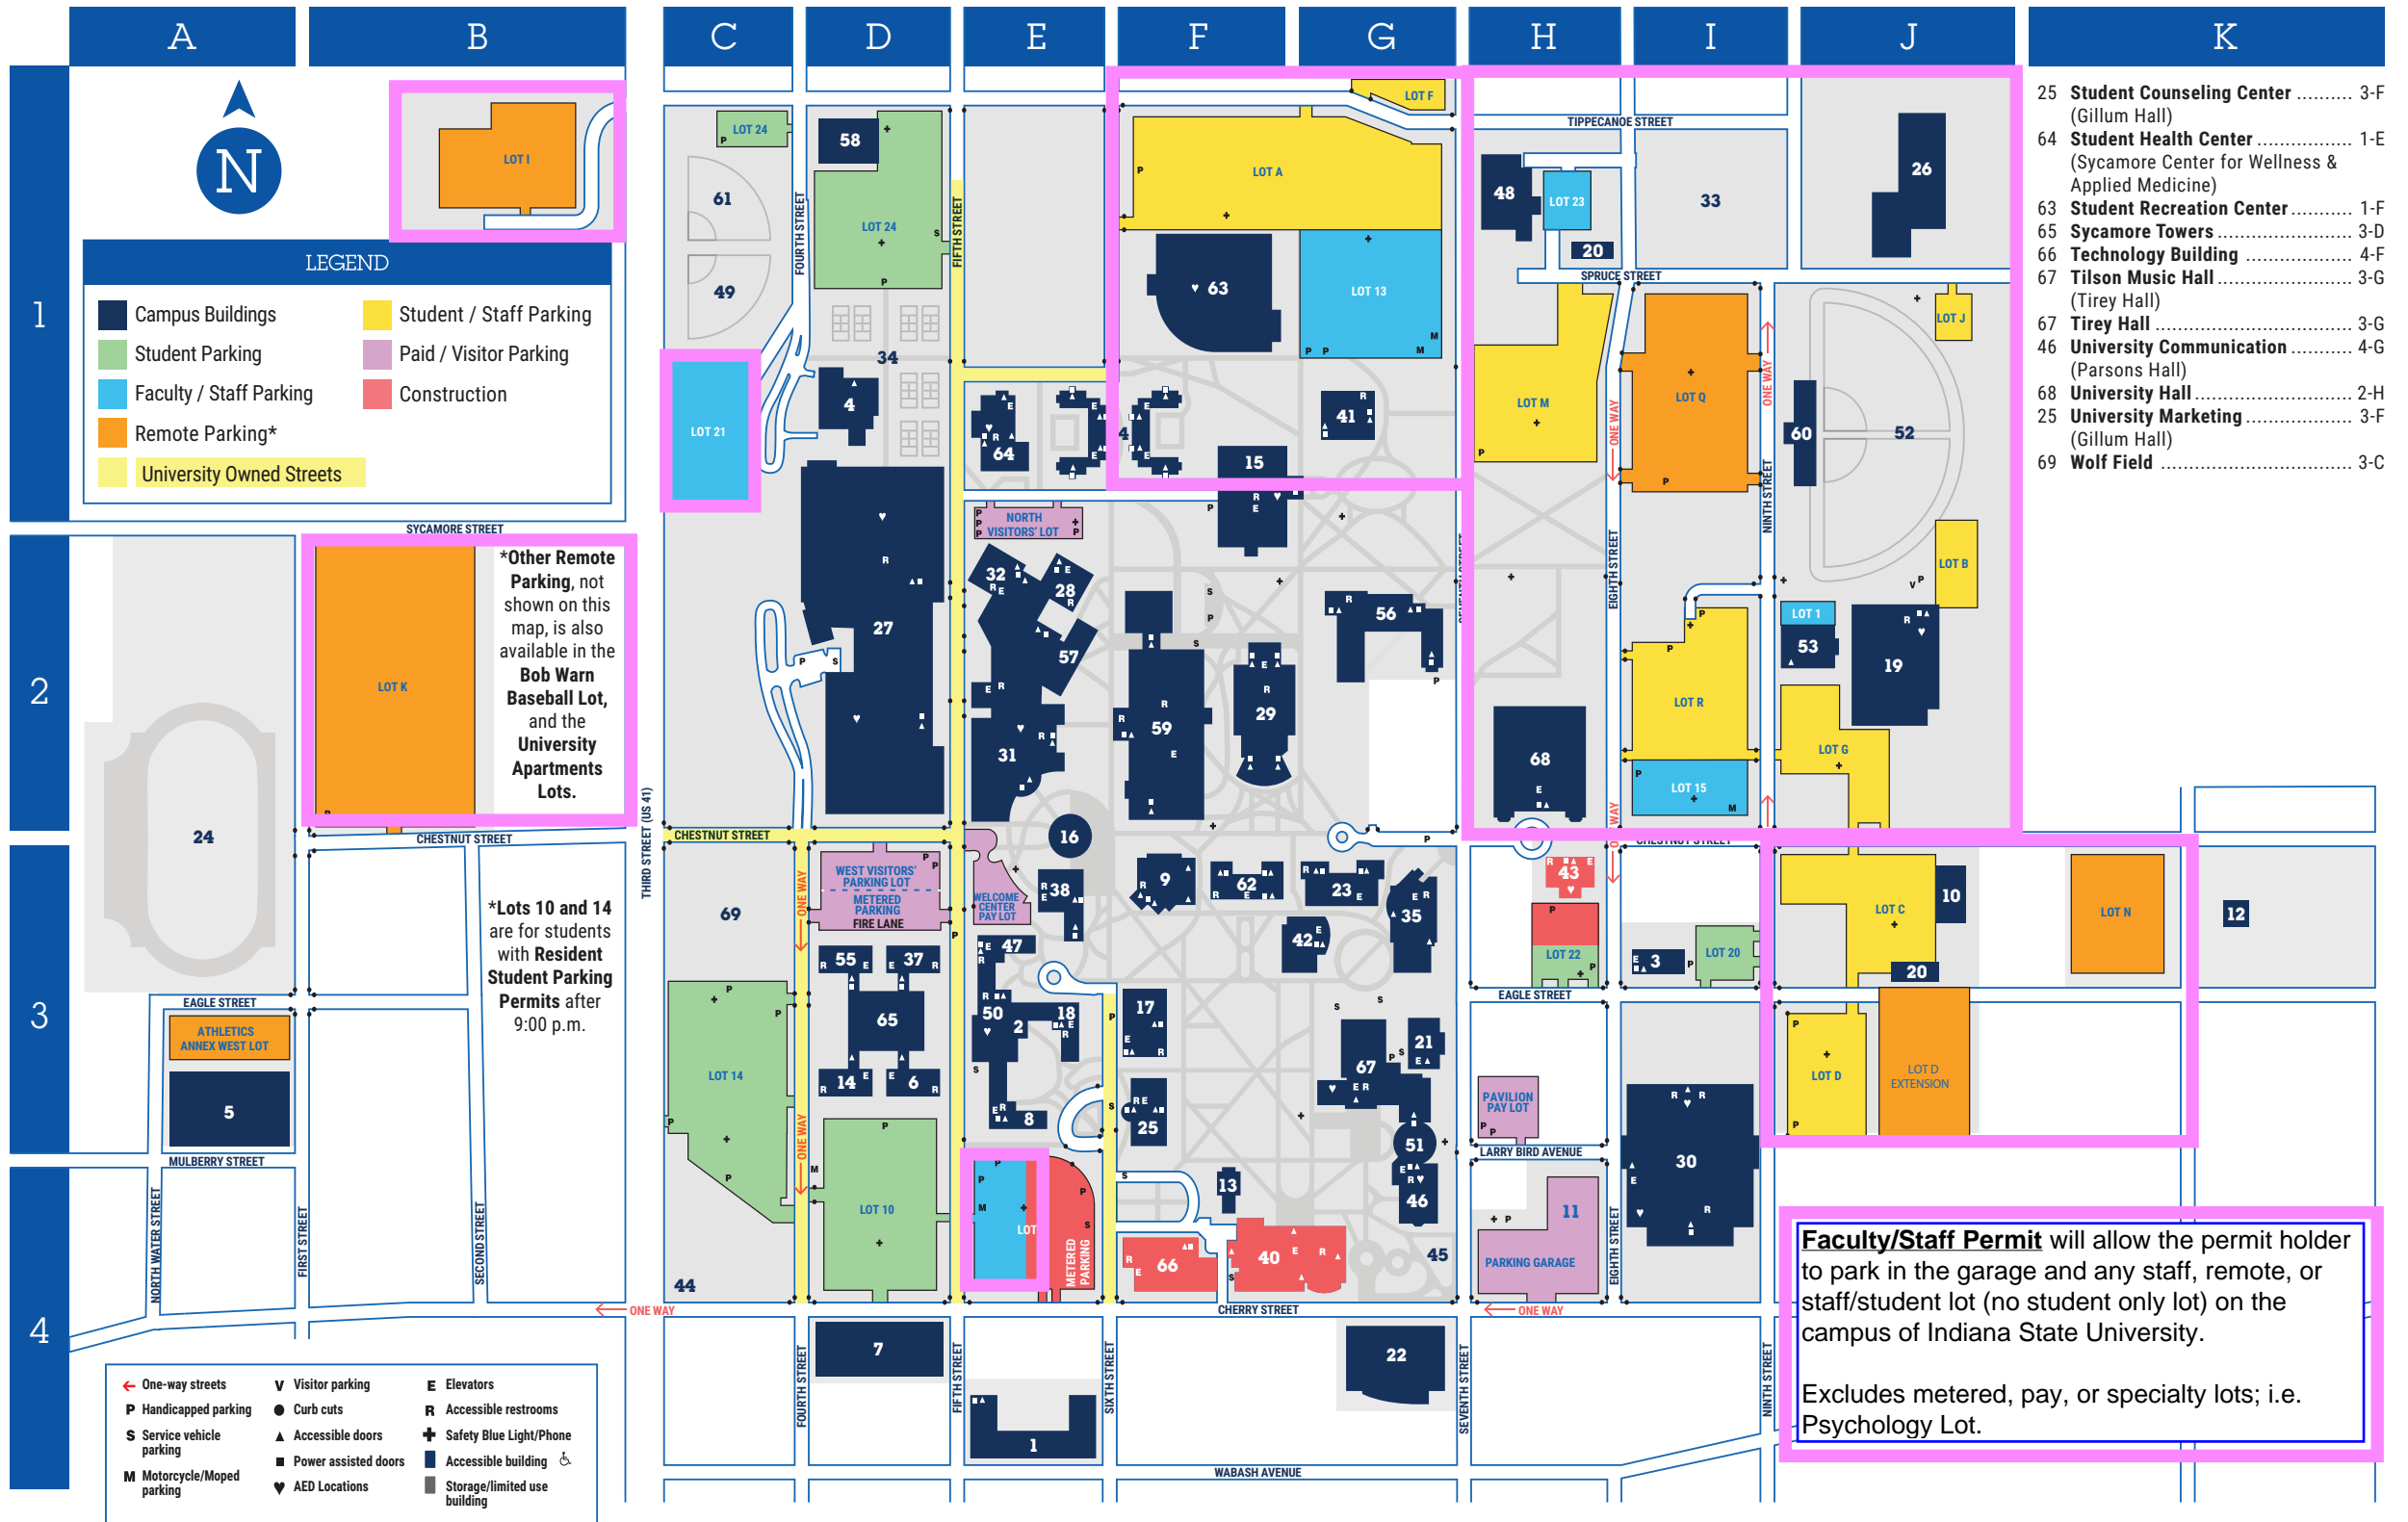

40	John T. Myers Technology Center	4-F	42	Normal Hall	3-G	48	Power Plant	1-H	54	Reeve Hall	1-F	41	Seventh Street Theater	1-G
38	John W. Moore Welcome Center	3-E	44	Oakley Place	4-C	49	Price Field	1-C	18	Residential Life (Erickson Hall)	3-E	59	Science Building	2-F
33	Jones Hall	2-E	45	Oakley Plaza	4-G	50	Public Safety (University Police)	3-E	55	Rhoads Hall	3-D	22	Scott College of Business (Federal Hall)	4-G
34	Kennedy Field	1-I	25	Office of Information Technology (Gillum Hall)	3-F	51	Rankin Hall	3-G	56	Root Hall	2-G	60	Simmons Student Activity Center	1-J
37	Landini Center for Performing & Fine Arts	3-G	46	Parsons Hall	4-G	52	Recreation East	1-J	57	Sandison Hall	2-E	61	St. John Softball Complex	1-C
39	Mills Hall	3-D	47	Pickerl Hall	3-E	53	Recycle Center	2-J	58	Satellite Chilled Water Plant	1-D	62	Stalker Hall	3-F